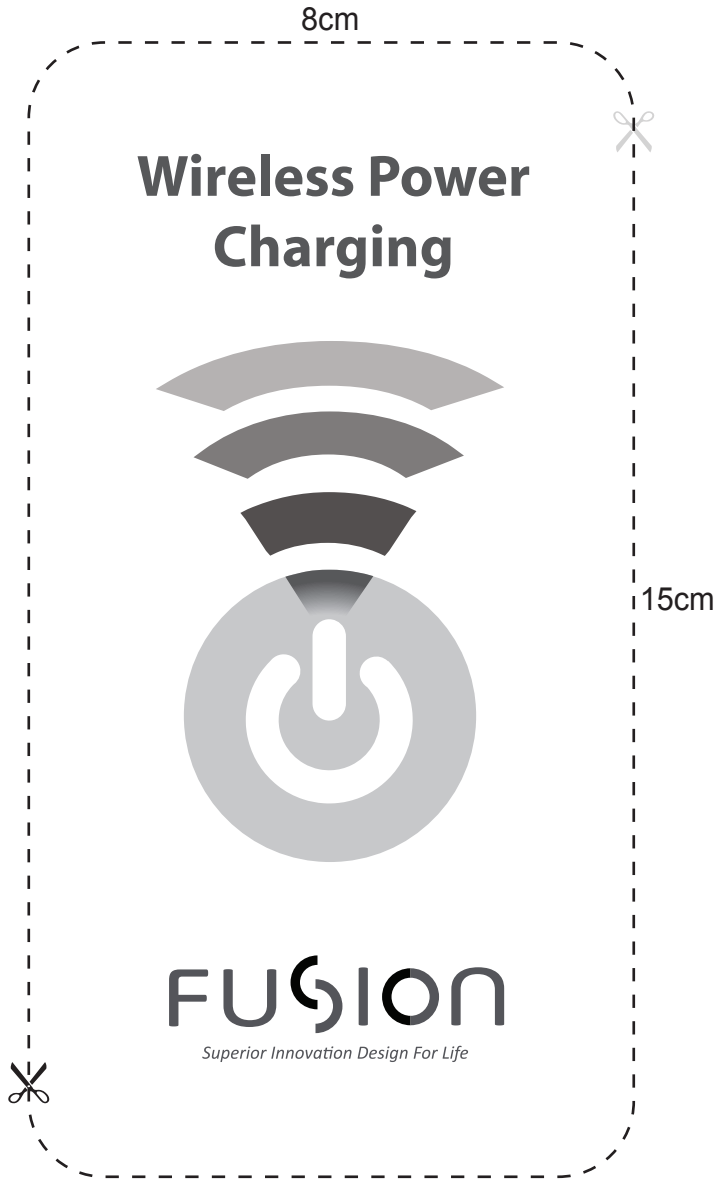

H29.7cm

W21.0cm

**FRONT**

FOLDING LINE

FOLDING LINE

MAX >111mm

**FUSION**

**REAR**