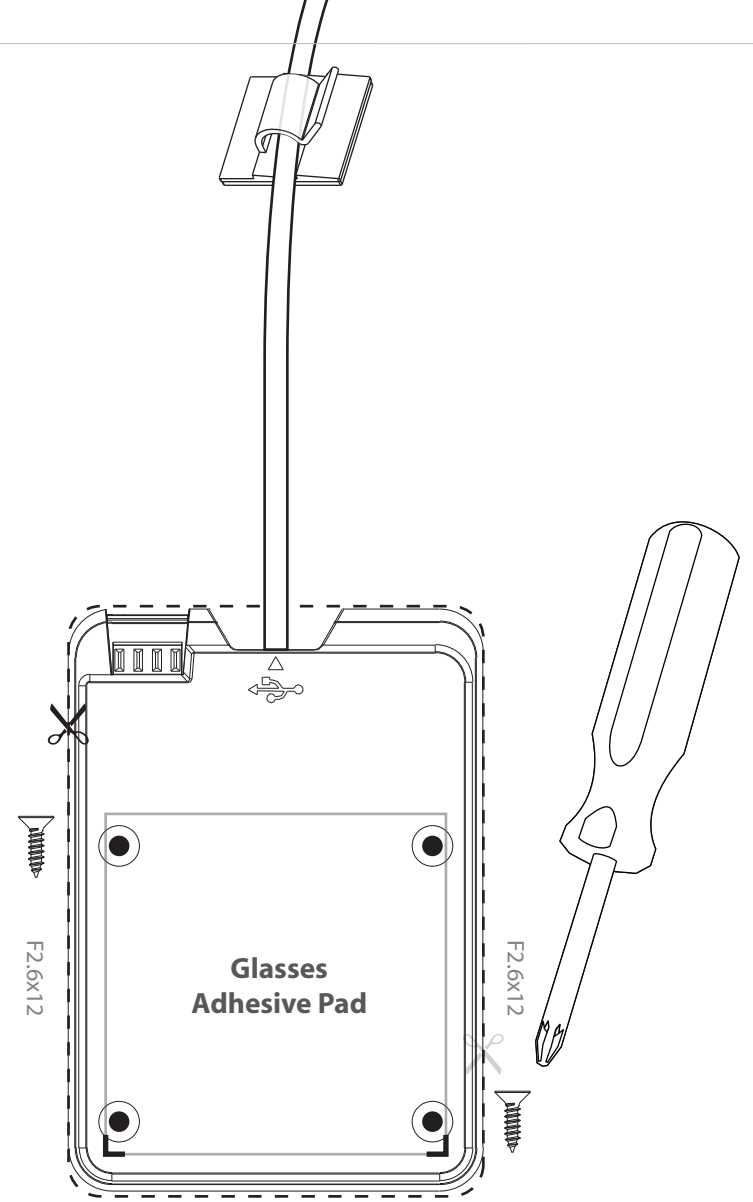

H29.7cm

W21.0cm

**FRONT**

FOLDING LINE

FOLDING LINE

MAX >111mm

**FUSION**

**REAR**